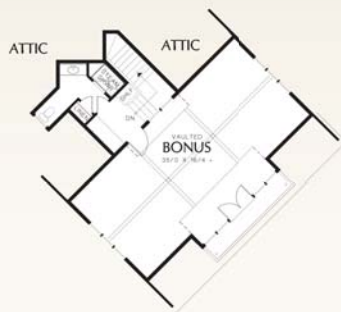

D.T. Carlson C^o

~ CUSTOM HOME BUILDER ~

74'-7"

130'-9"

Ackland

Plan #2445

Upper Floor	90 Sq. Ft.
Main Floor	3913 Sq. Ft.
Lower Floor	3025 Sq. Ft.

Total Area	7031 Sq. Ft.
Bonus Room	+707 Sq. Ft.