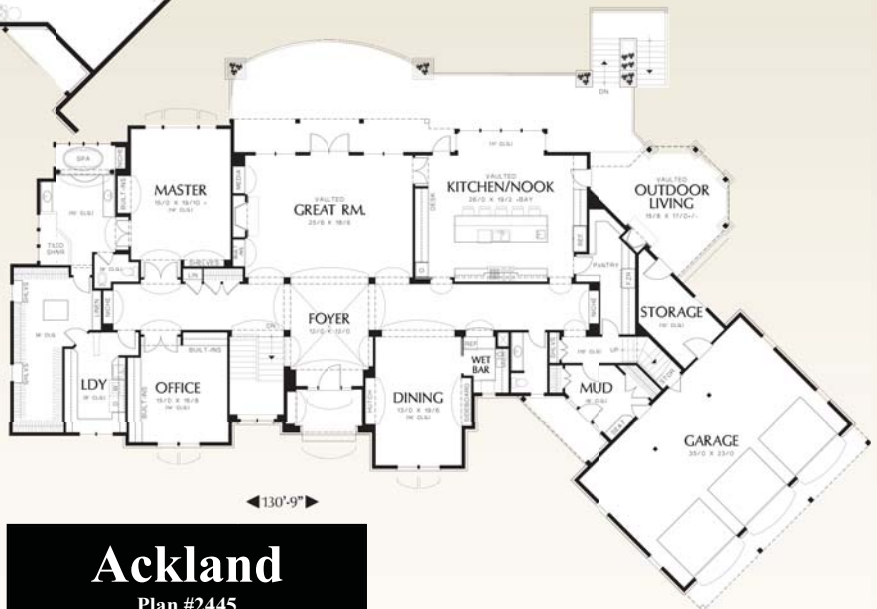

D.T. Carlson C^o

~ CUSTOM HOME BUILDER ~

74'-7"

130'-9"

Ackland

Plan #2445

Upper Floor	90 Sq. Ft.
Main Floor	3913 Sq. Ft.
Lower Floor	3025 Sq. Ft.

Total Area	7031 Sq. Ft.
Bonus Room	+707 Sq. Ft.