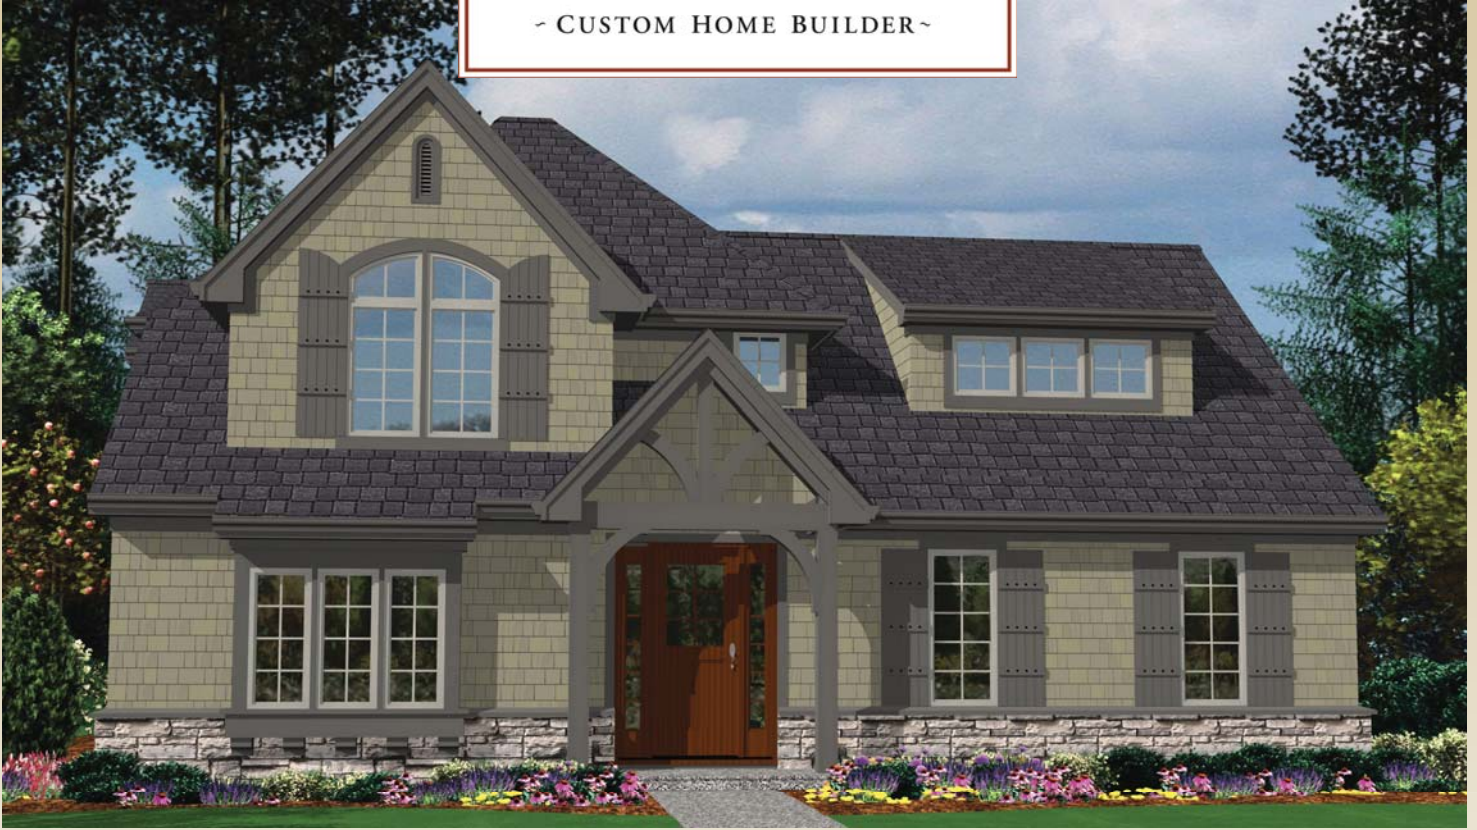

# D.T. Carlson C<sup>o</sup>

~ CUSTOM HOME BUILDER ~

## Dakota

Plan #22176

Upper Floor	1052 Sq. Ft.
Main Floor	1014 Sq. Ft.
Lower Floor	Sq. Ft.
<b>Total Area</b>	<b>2066 Sq. Ft.</b>

D.T. Carlson C<sup>o</sup>  
~ CUSTOM HOME BUILDER ~

[www.dtcarlson.com](http://www.dtcarlson.com)

BL# 20393620