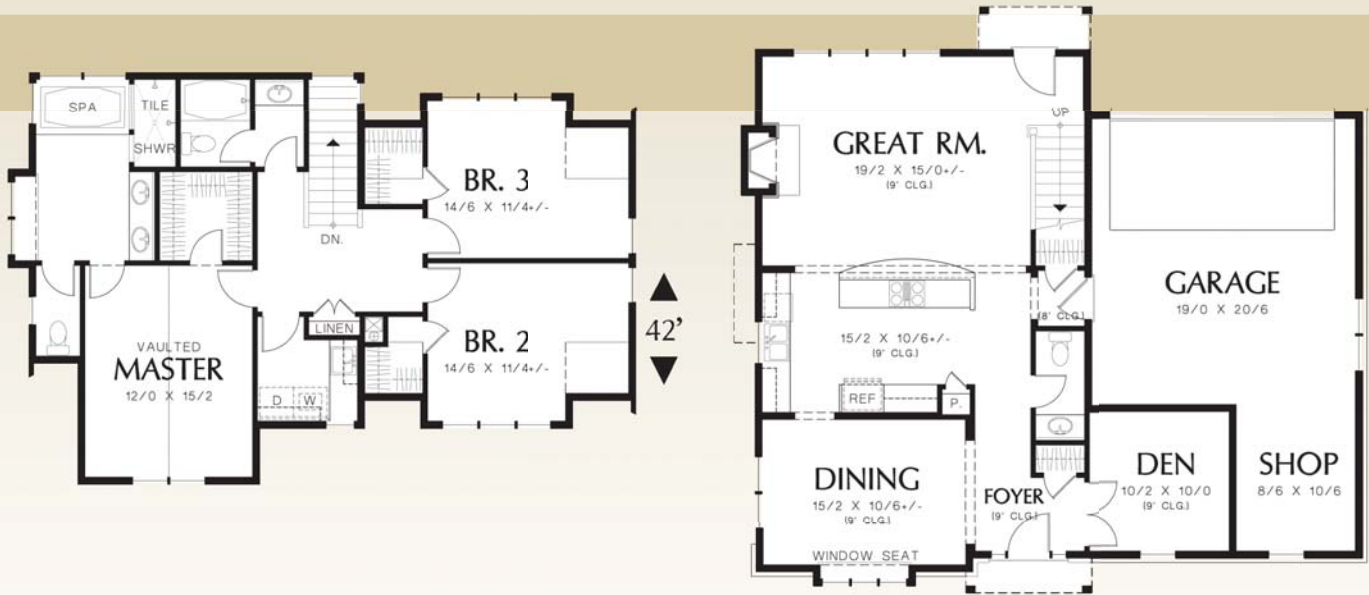

## Dakota

Plan #22176

Upper Floor	1052 Sq. Ft.
Main Floor	1014 Sq. Ft.
Lower Floor	Sq. Ft.
<b>Total Area</b>	<b>2066 Sq. Ft.</b>

D.T. Carlson C<sup>o</sup>  
~ CUSTOM HOME BUILDER ~

[www.dtcarlson.com](http://www.dtcarlson.com)

BL# 20393620