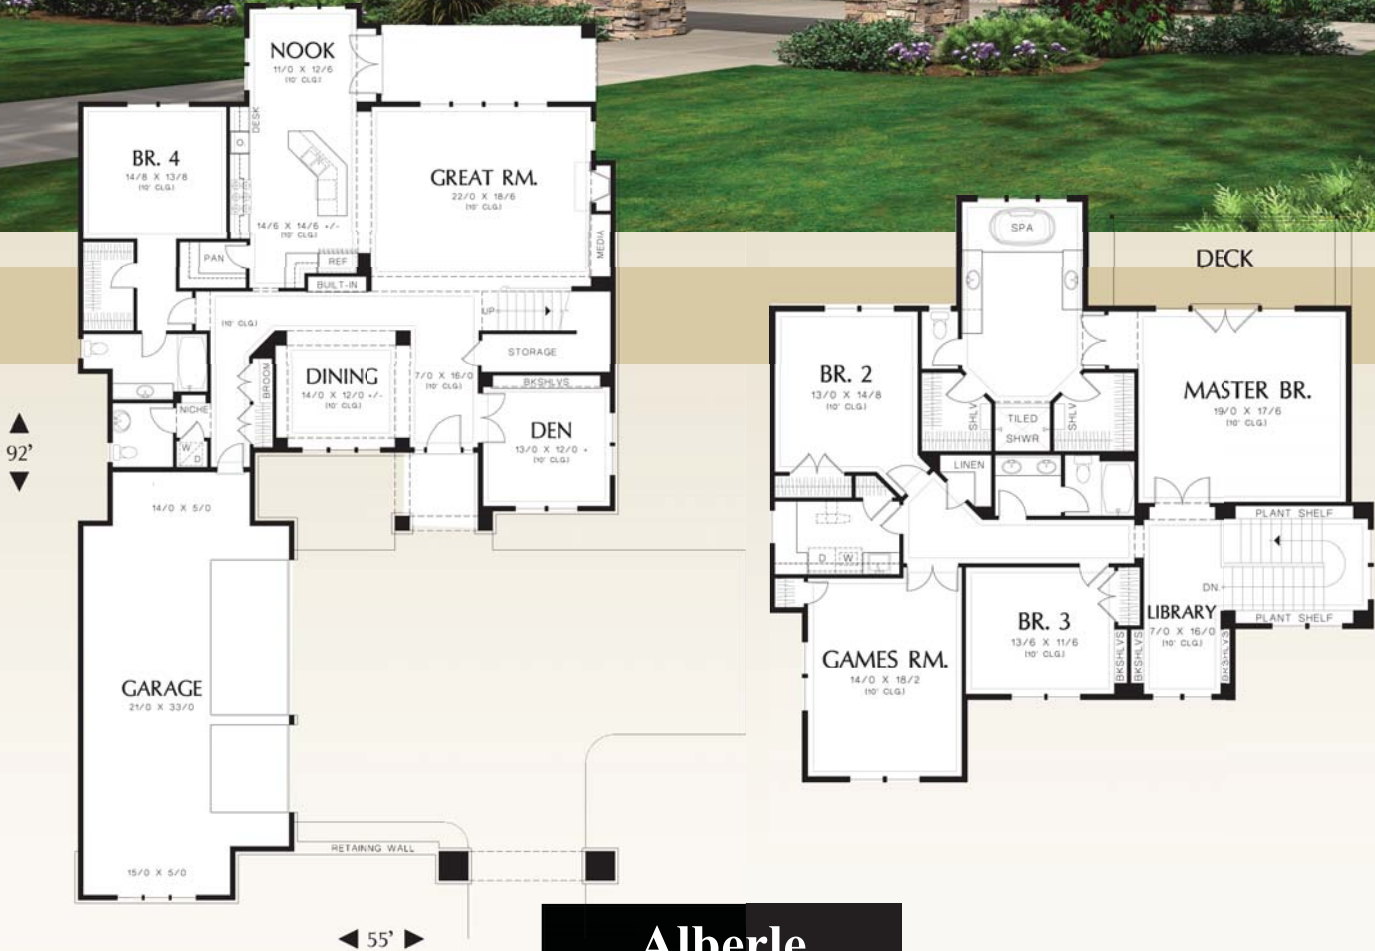

D.T. Carlson C^o

~ CUSTOM HOME BUILDER ~

Alberle

Plan #2460

Upper Floor	1934 Sq. Ft.
Main Floor	2194 Sq. Ft.
Lower Floor	Sq. Ft.
Total Area	4128 Sq. Ft.

D.T. Carlson C^o

~ CUSTOM HOME BUILDER ~

www.dtcarlson.com

BL# 20393620