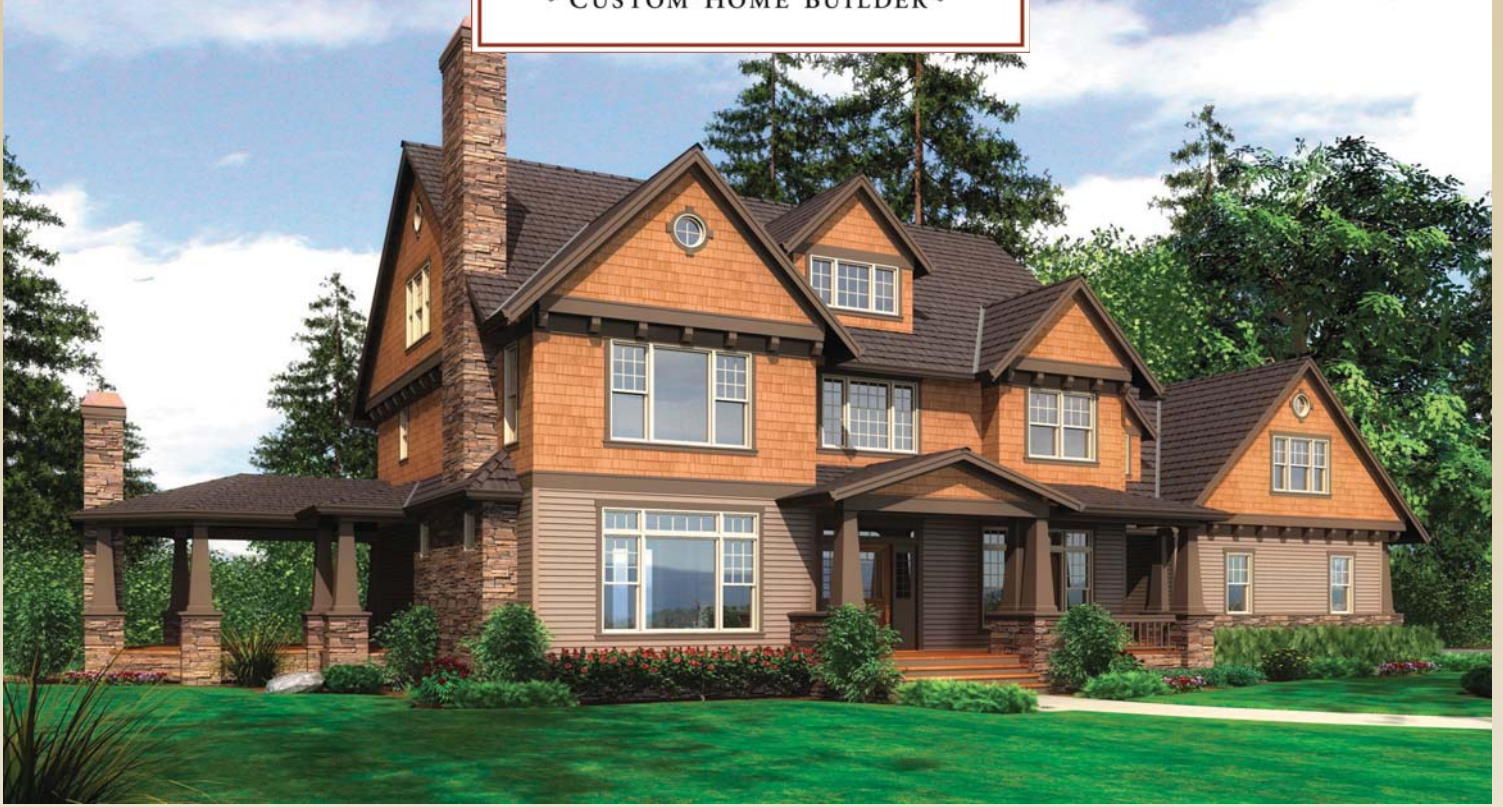

# D.T. Carlson C<sup>o</sup>

~ CUSTOM HOME BUILDER ~

## Vicksburg

Plan #2386

Upper Floor	1715 Sq. Ft.
Main Floor	2244 Sq. Ft.
Lower Floor	Sq. Ft.
<b>Total Area</b>	<b>3959 Sq. Ft.</b>

D.T. Carlson C<sup>o</sup>  
~ CUSTOM HOME BUILDER ~

[www.dtcarlson.com](http://www.dtcarlson.com)

BL# 20393620