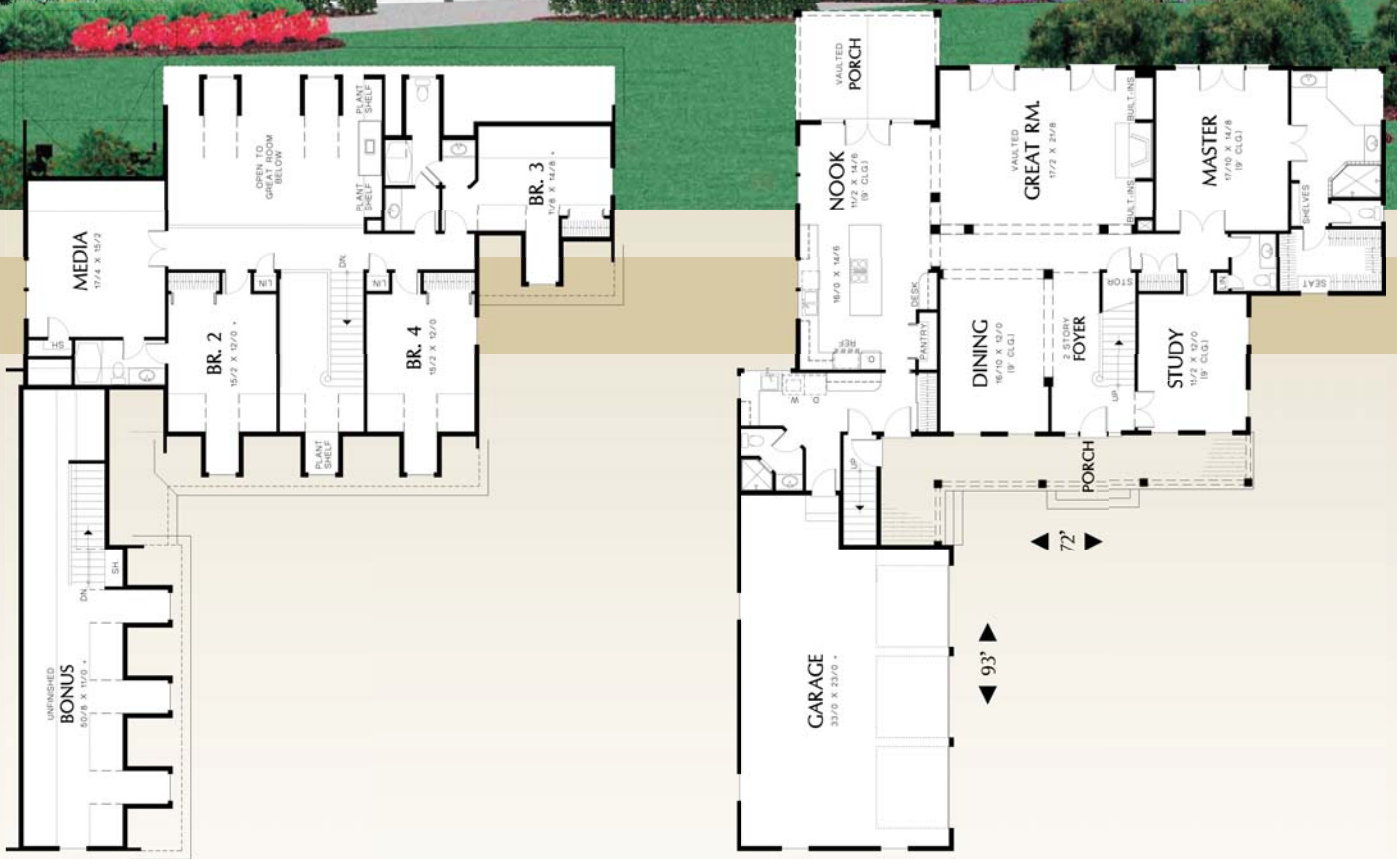

D.T. Carlson C^o

~ CUSTOM HOME BUILDER ~

Aldenham

Plan # 2359

Upper Floor	1421 Sq. Ft.
Main Floor	2513 Sq. Ft.
Lower Floor	Sq. Ft.

Total Area	3934 Sq. Ft.
Bonus Room	+596 Sq. Ft.

D.T. Carlson C^o
~ CUSTOM HOME BUILDER ~