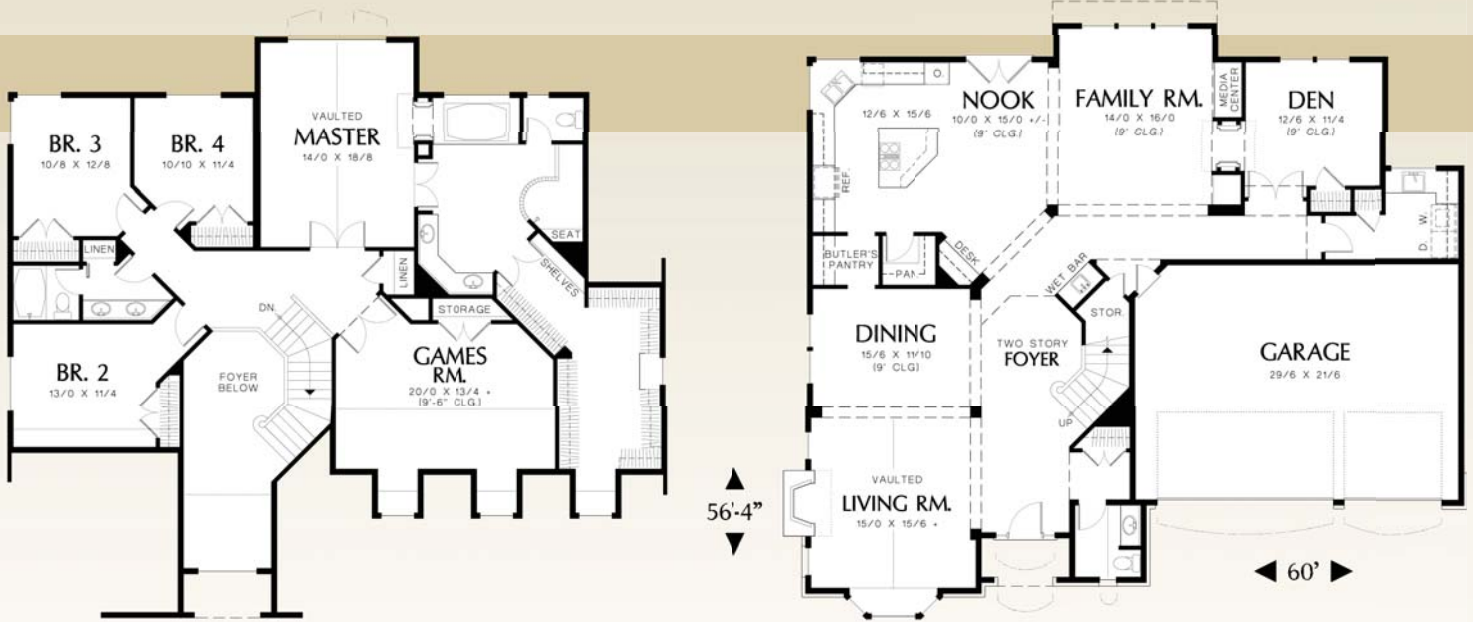

D.T. Carlson C^o

~ CUSTOM HOME BUILDER ~

Livingston

Plan #2365A

Upper Floor	1898 Sq. Ft.
Main Floor	1998 Sq. Ft.
Lower Floor	Sq. Ft.
Total Area	3896 Sq. Ft.

D.T. Carlson C^o
~ CUSTOM HOME BUILDER ~

www.dtcarlson.com

BL# 20393620