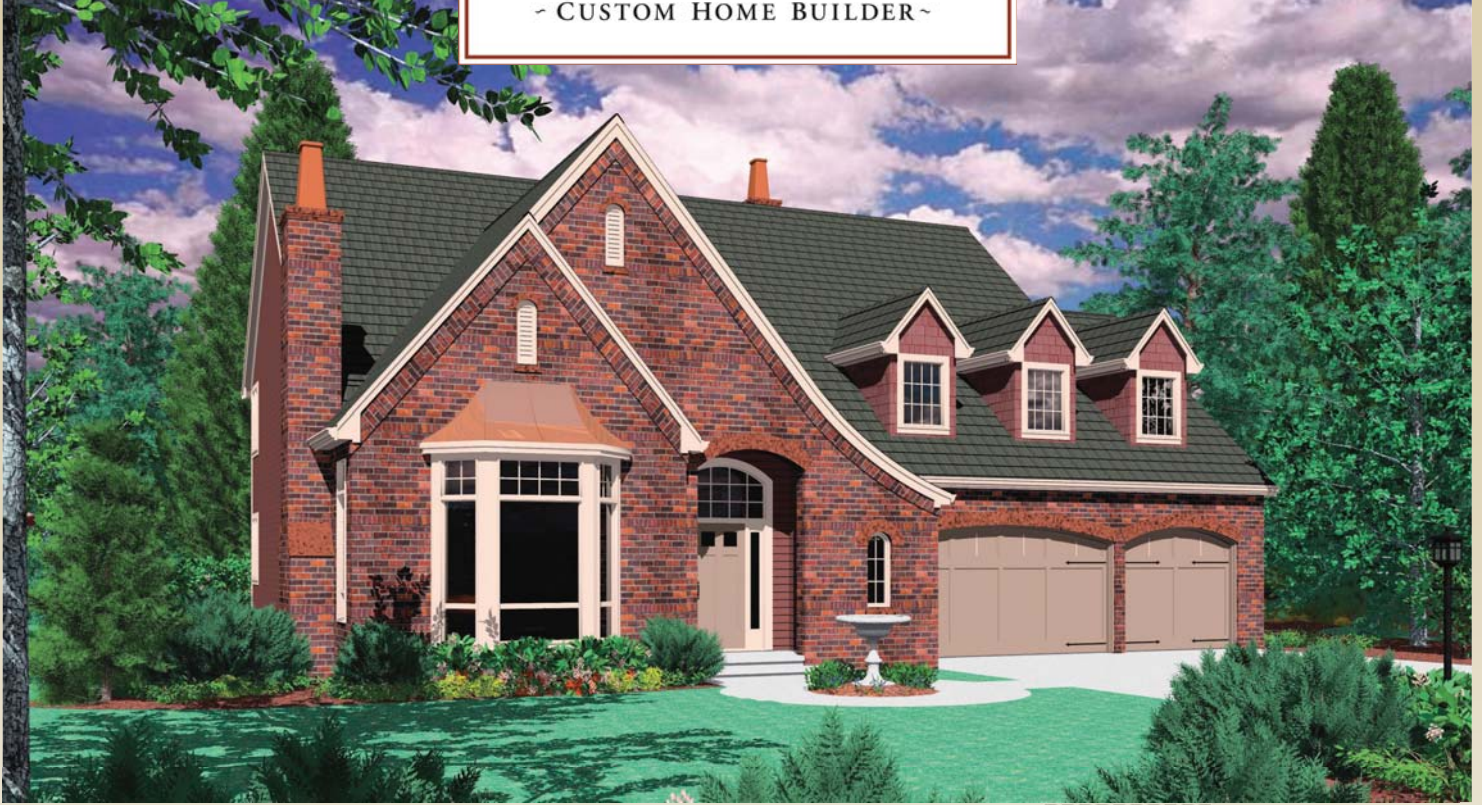

D.T. Carlson C^o

~ CUSTOM HOME BUILDER ~

Livingston

Plan #2365A

Upper Floor	1898 Sq. Ft.
Main Floor	1998 Sq. Ft.
Lower Floor	Sq. Ft.
Total Area	3896 Sq. Ft.

D.T. Carlson C^o
~ CUSTOM HOME BUILDER ~

www.dtcarlson.com

BL# 20393620