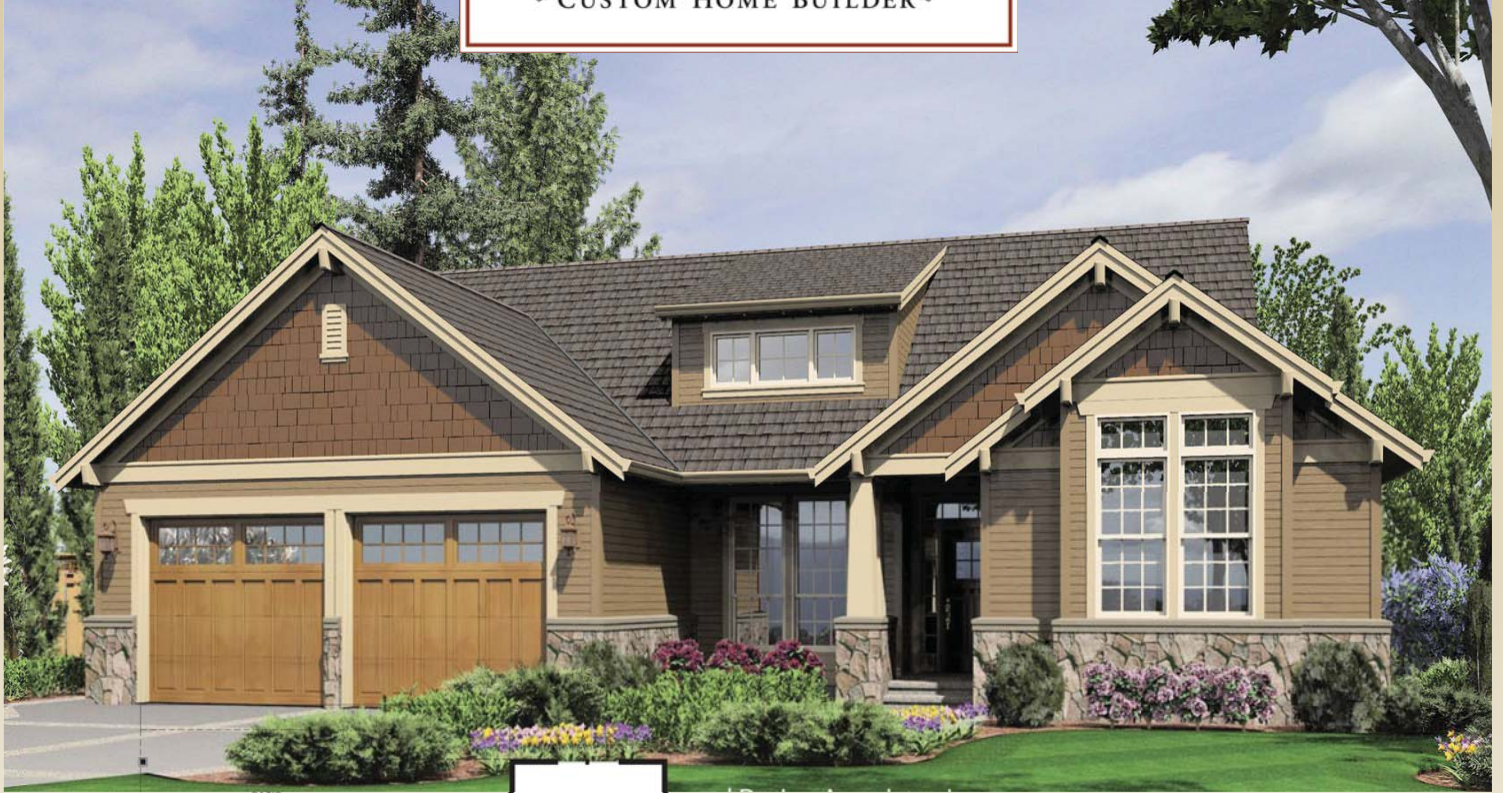

D.T. Carlson C^o

~ CUSTOM HOME BUILDER ~

55'-6"

59'-6"

Dawson

Plan #1201J

Main Floor	1807 Sq. Ft.
Lower Floor	1326 Sq. Ft.
Total Area	3133 Sq. Ft.

D.T. Carlson C^o
~ CUSTOM HOME BUILDER ~