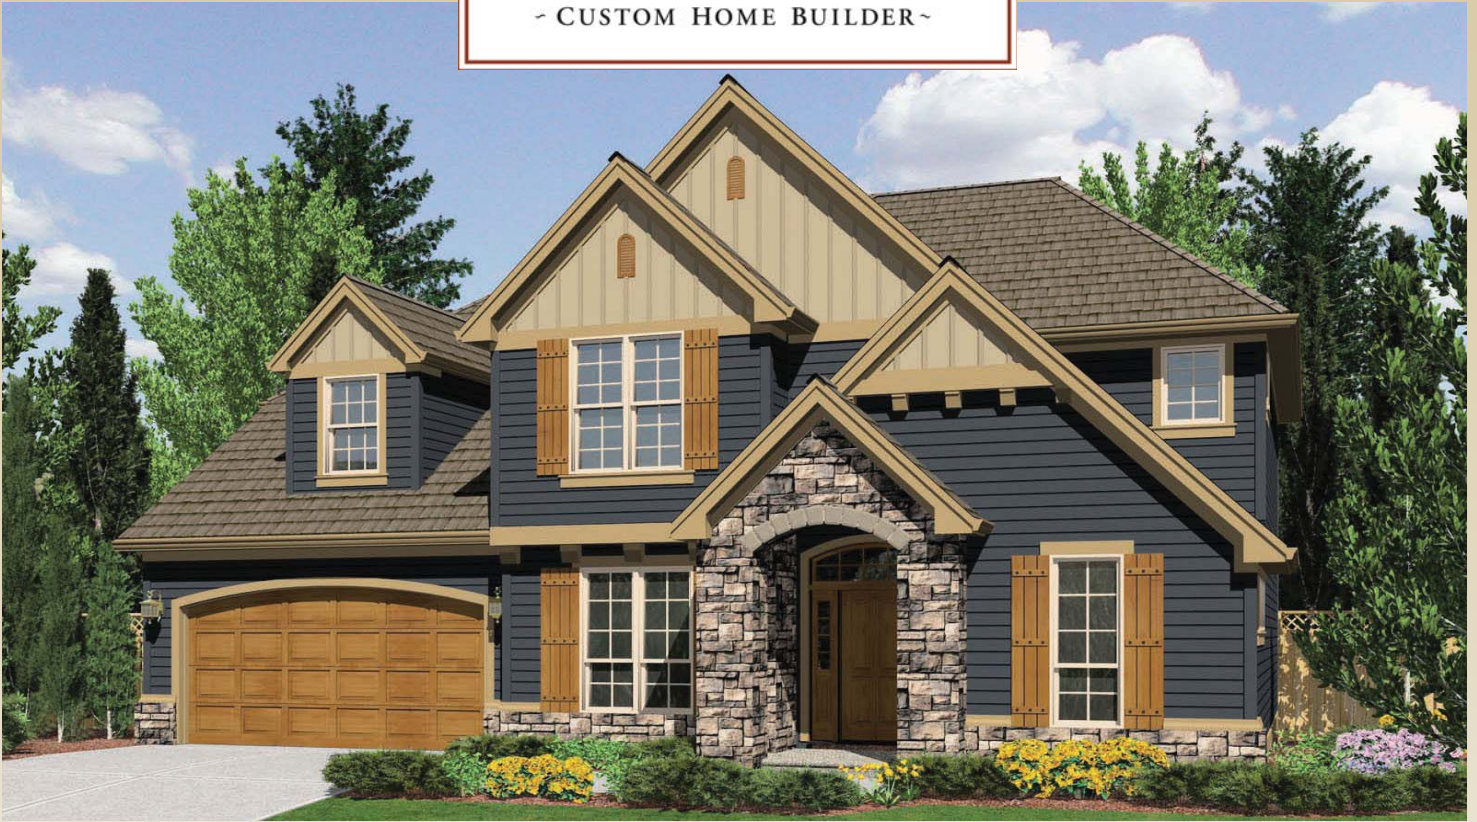

D.T. Carlson C^o

- CUSTOM HOME BUILDER -

Dearborn

Plan #22151A

Upper Floor	1390 Sq. Ft.
Main Floor	1216 Sq. Ft.
Lower Floor	Sq. Ft.
Total Area	2606 Sq. Ft.

D.T. Carlson C^o
- CUSTOM HOME BUILDER -

www.dtcarlson.com

BL# 20393620