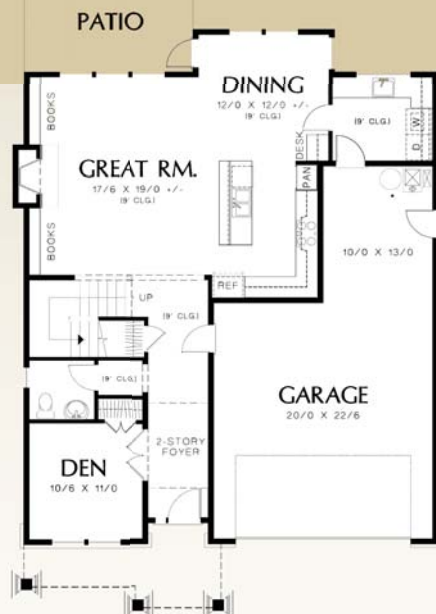

D.T. Carlson C^o

~ CUSTOM HOME BUILDER ~

55'

38'

Morecambe

Plan #2230CE

Upper Floor	1435 Sq. Ft.
Main Floor	1142 Sq. Ft.
Lower Floor	Sq. Ft.
Total Area	2577 Sq. Ft.

D.T. Carlson C^o
~ CUSTOM HOME BUILDER ~