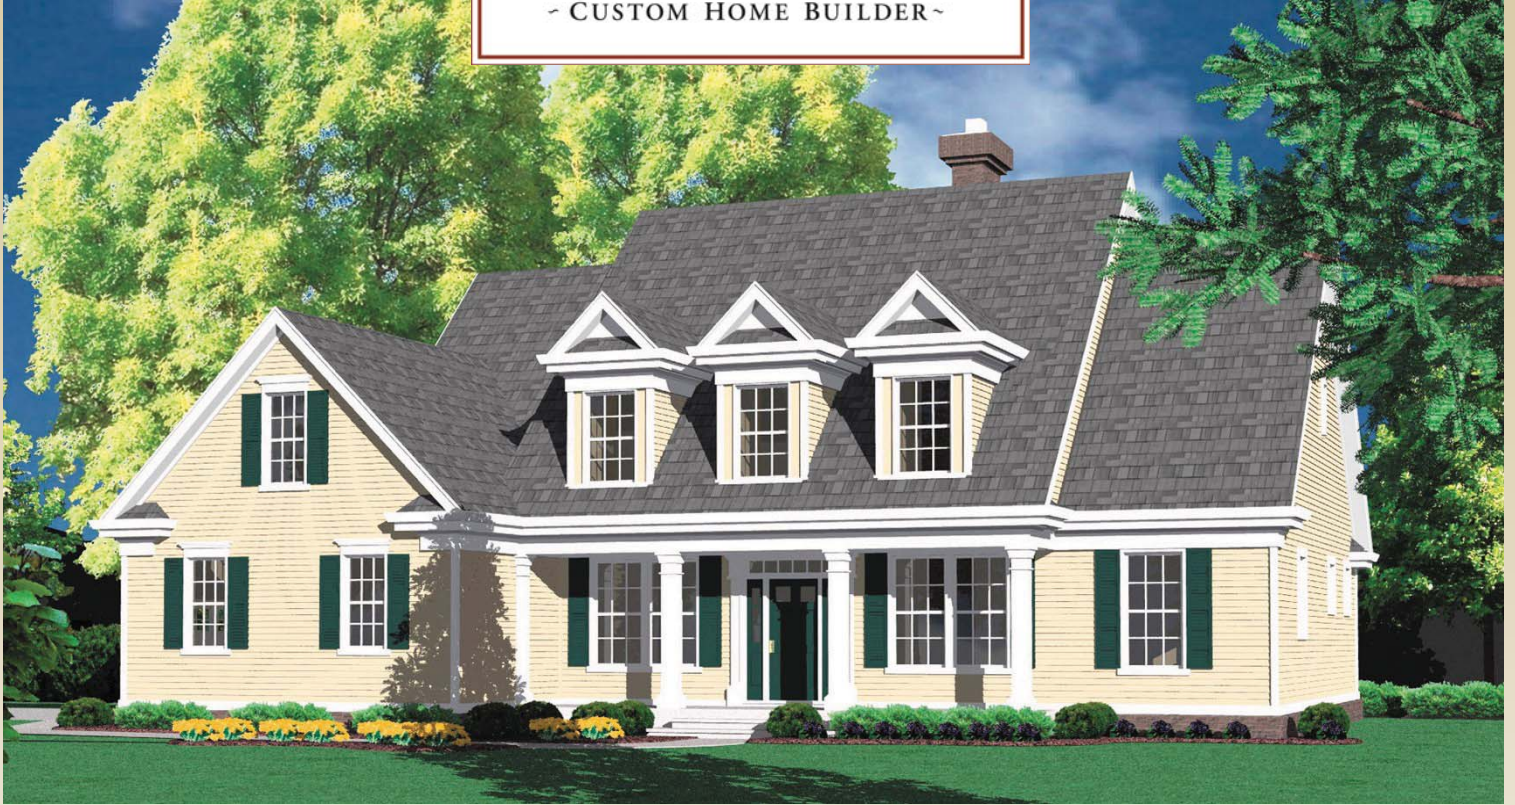

D.T. Carlson C^o

~ CUSTOM HOME BUILDER ~

Everly

Plan #22121

Upper Floor	777 Sq. Ft.
Main Floor	1784 Sq. Ft.
Lower Floor	Sq. Ft.

Total Area	2561 Sq. Ft.
Bonus Room	+232 Sq. Ft.

D.T. Carlson C^o

~ CUSTOM HOME BUILDER ~