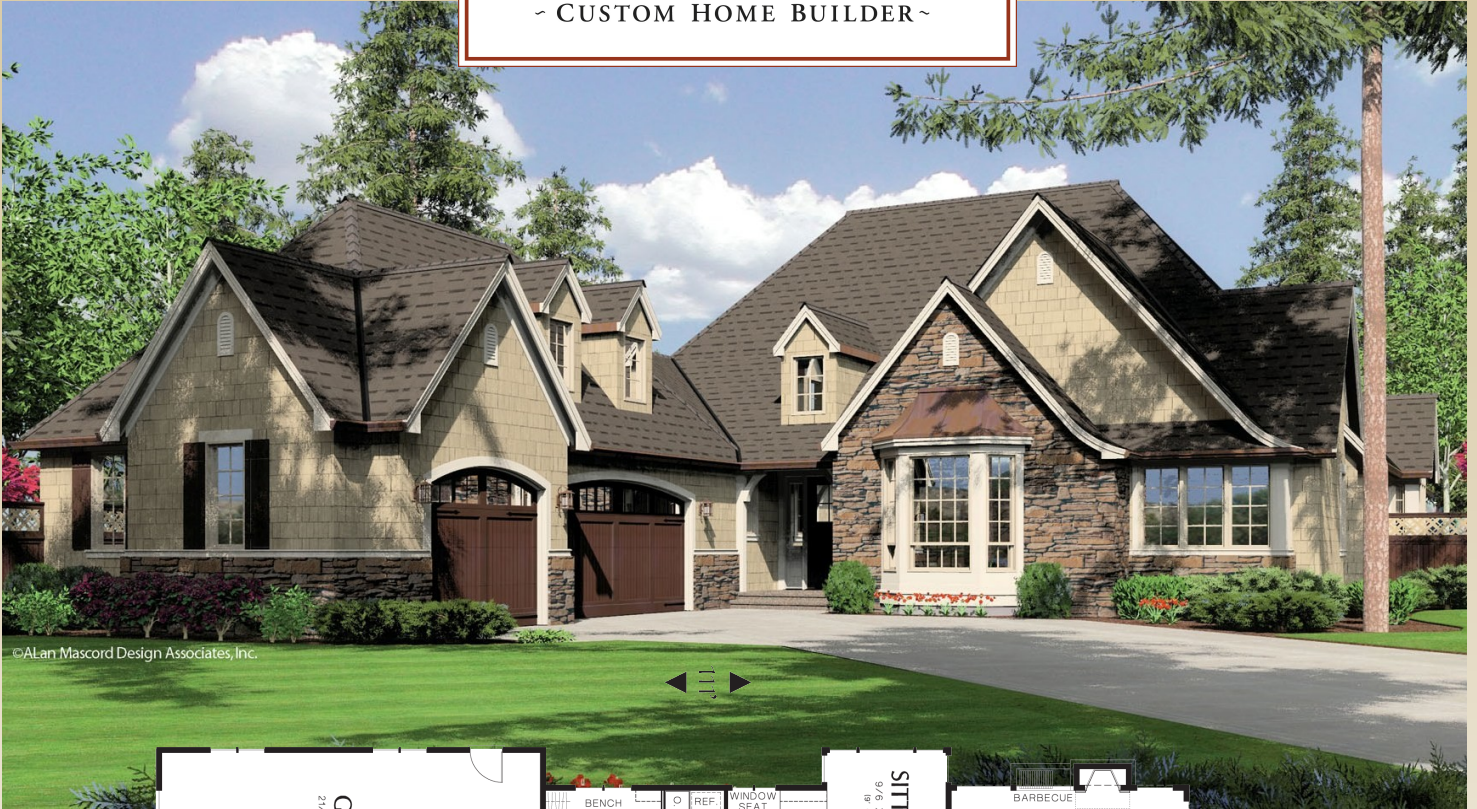

D.T. Carlson C^o

~ CUSTOM HOME BUILDER ~

© Alan Mascord Design Associates, Inc.

Alberg

Plan #1234

Main Floor	2904 Sq. Ft.
Lower Floor	— Sq. Ft.
Total Area	2904 Sq. Ft.

D.T. Carlson C^o
~ CUSTOM HOME BUILDER ~