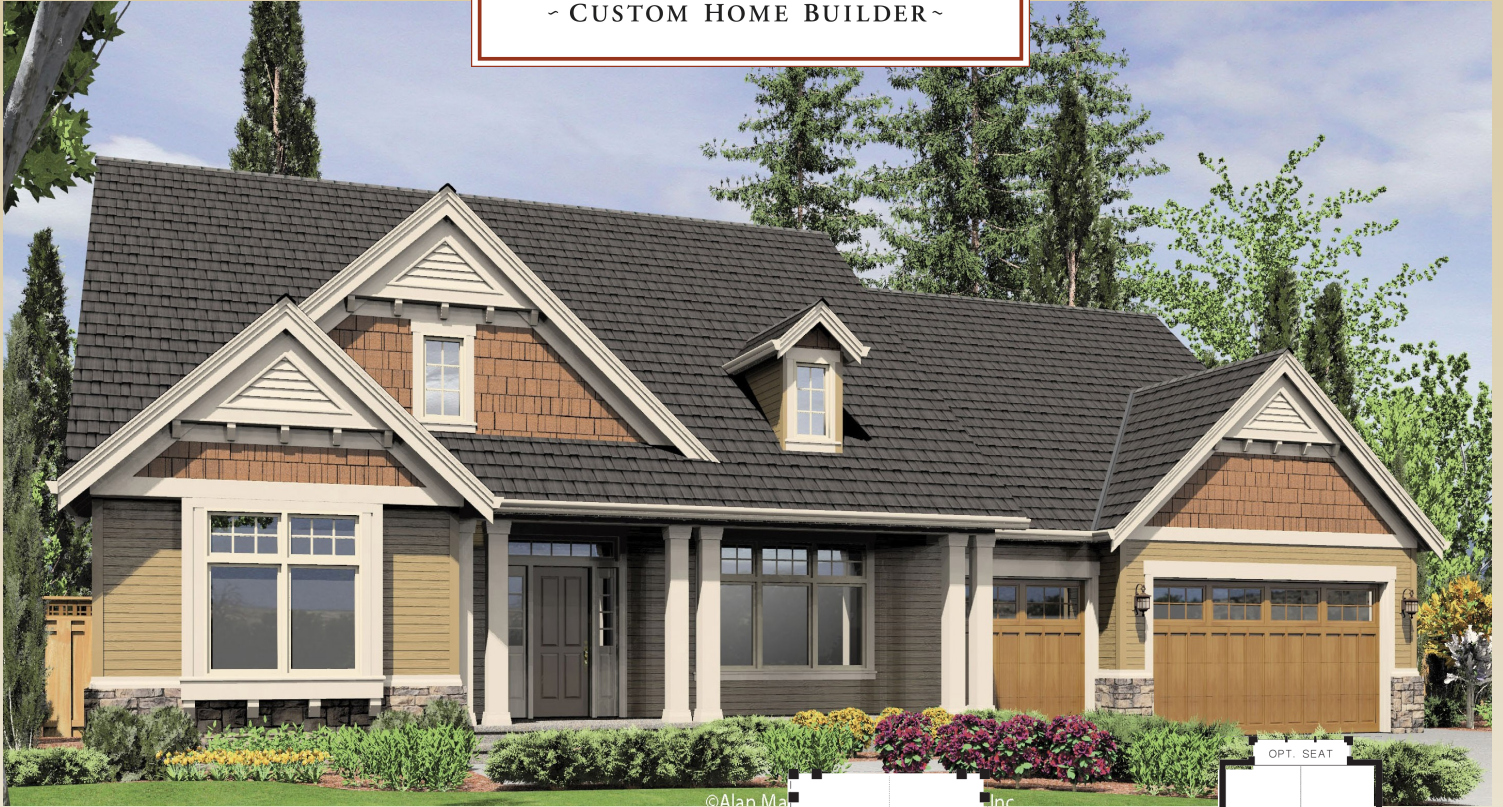

D.T. Carlson C^o

~ CUSTOM HOME BUILDER ~

©Alan Ma... Inc

59'

70'

Willard

Plan #22158

| | |
|-------------|--------------|
| Main Floor | 2373 Sq. Ft. |
| Lower Floor | Sq. Ft. |
| Total Area | 2373 Sq. Ft. |
| Bonus Room | +386 Sq. Ft. |

D.T. Carlson C^o
~ CUSTOM HOME BUILDER ~

www.dtcarlson.com

BL# 20393620