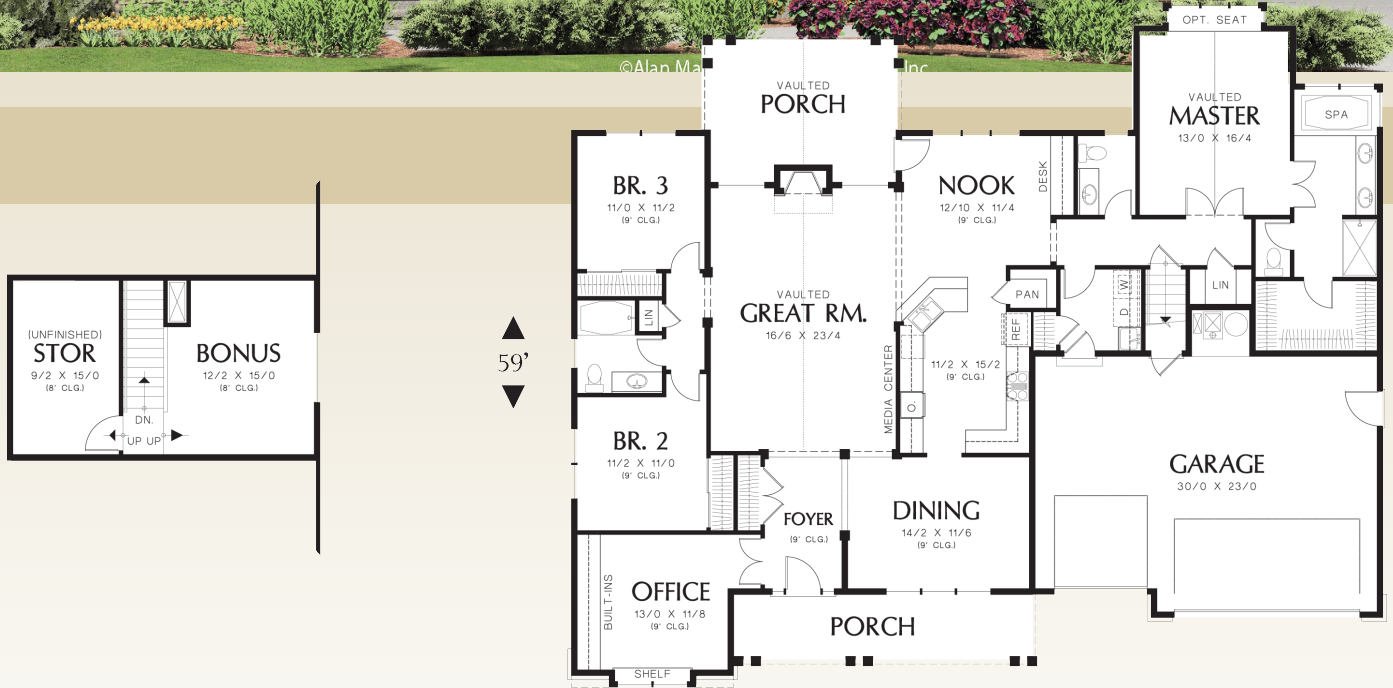

D.T. Carlson C^o

~ CUSTOM HOME BUILDER ~

©Alan Ma... Inc

59'

70'

Willard

Plan #22158

| | |
|-------------|--------------|
| Main Floor | 2373 Sq. Ft. |
| Lower Floor | Sq. Ft. |
| Total Area | 2373 Sq. Ft. |
| Bonus Room | +386 Sq. Ft. |