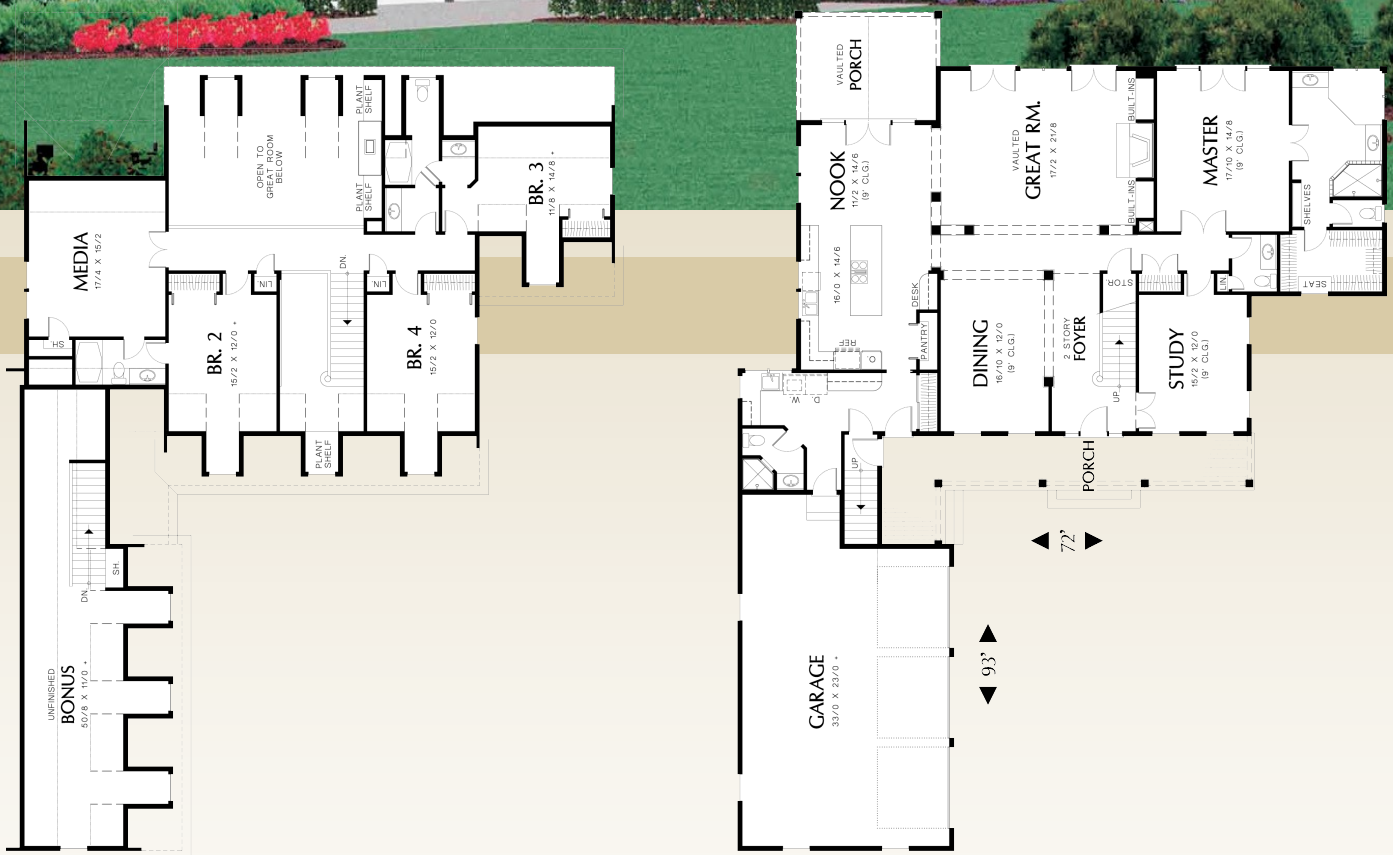

D.T. Carlson C^o

~ CUSTOM HOME BUILDER ~

Aldenham

Plan # 2359

Upper Floor	1421 Sq. Ft.
Main Floor	2513 Sq. Ft.
Lower Floor	Sq. Ft.
<hr/>	
Total Area	3934 Sq. Ft.
Bonus Room	+596 Sq. Ft.

D.T. Carlson C^o
~ CUSTOM HOME BUILDER ~