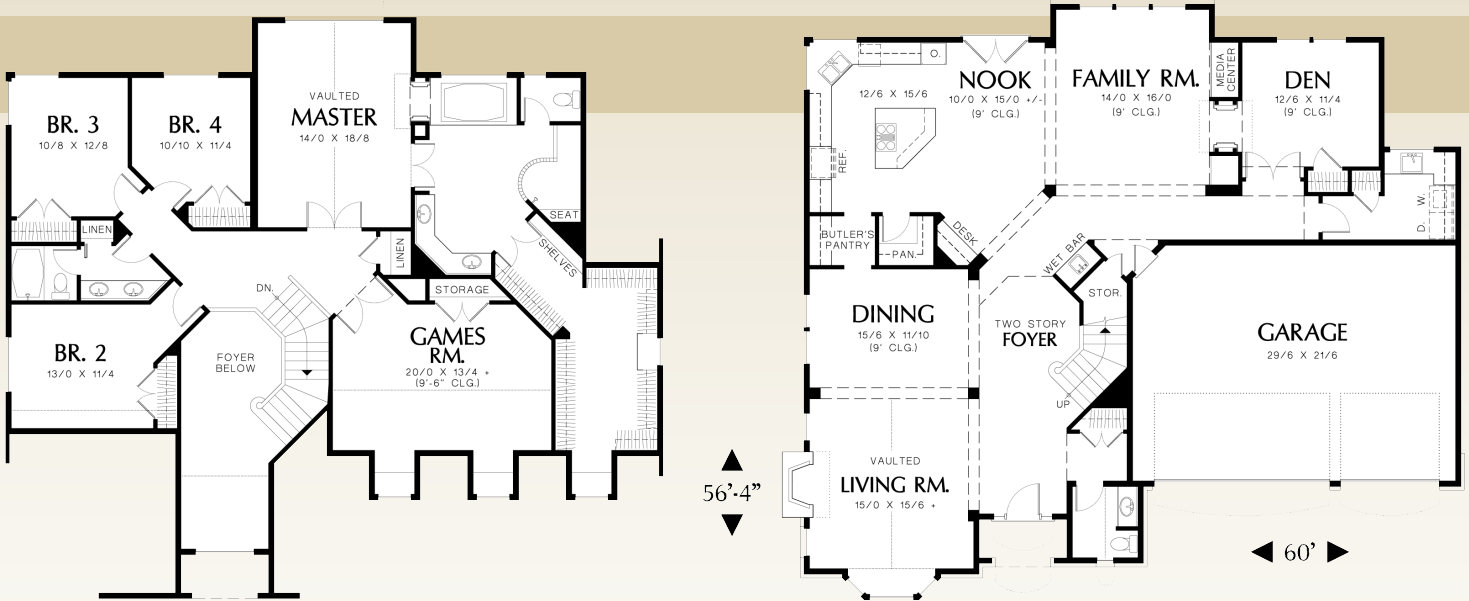

D.T. Carlson C^o

~ CUSTOM HOME BUILDER ~

Livingston

Plan #2365A

Upper Floor	1898 Sq. Ft.
Main Floor	1998 Sq. Ft.
Lower Floor	Sq. Ft.
Total Area	3896 Sq. Ft.

D.T. Carlson C^o
~ CUSTOM HOME BUILDER ~

www.dtcarlson.com

BL# 20393620