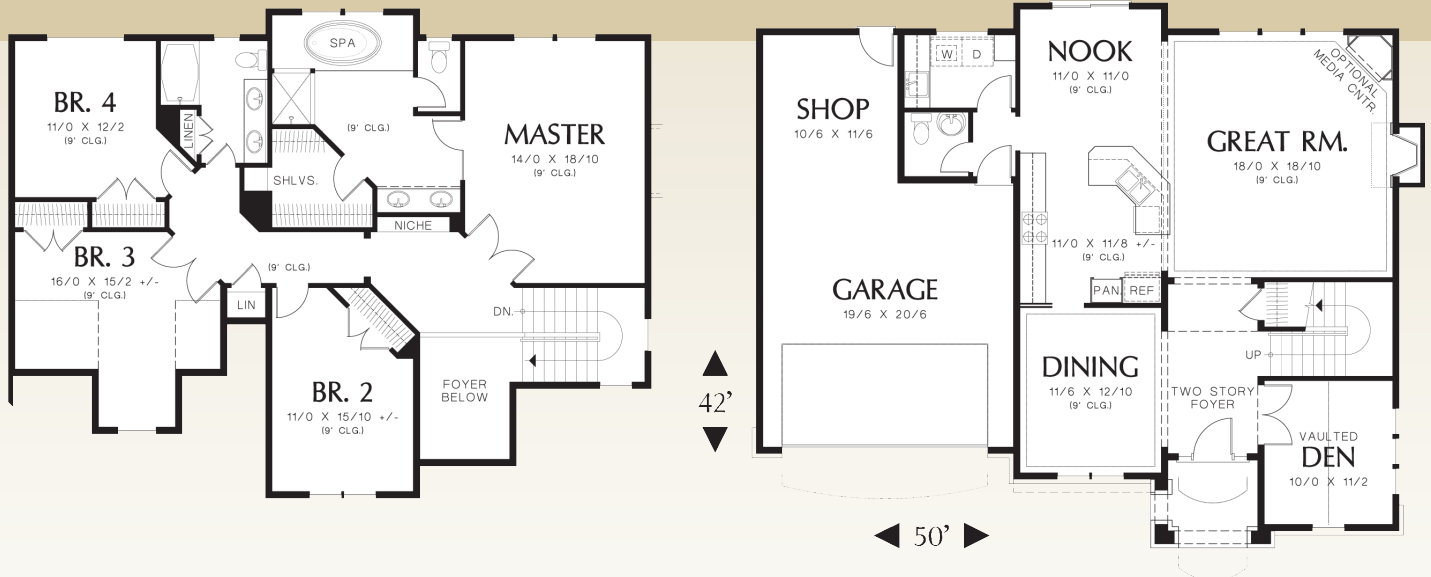

D.T. Carlson C^o

~ CUSTOM HOME BUILDER ~

Dearborn

Plan #22151A

Upper Floor	1390 Sq. Ft.
Main Floor	1216 Sq. Ft.
Lower Floor	Sq. Ft.
Total Area	2606 Sq. Ft.

D.T. Carlson C^o
~ CUSTOM HOME BUILDER ~

www.dtcarlson.com

BL# 20393620