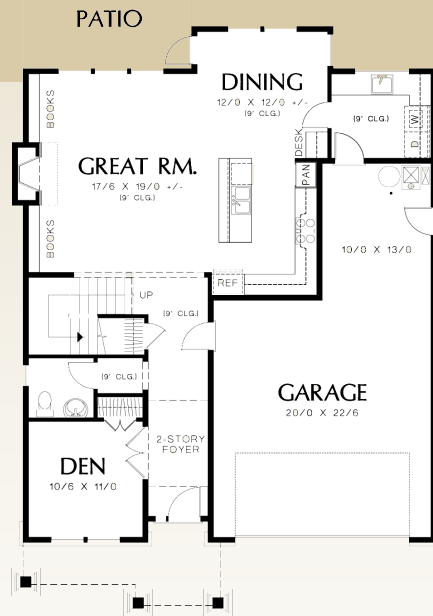

D.T. Carlson C^o

~ CUSTOM HOME BUILDER ~

55'

38'

Morecambe

Plan #2230CE

Upper Floor	1435 Sq. Ft.
Main Floor	1142 Sq. Ft.
Lower Floor	Sq. Ft.
Total Area	2577 Sq. Ft.

D.T. Carlson C^o
~ CUSTOM HOME BUILDER ~