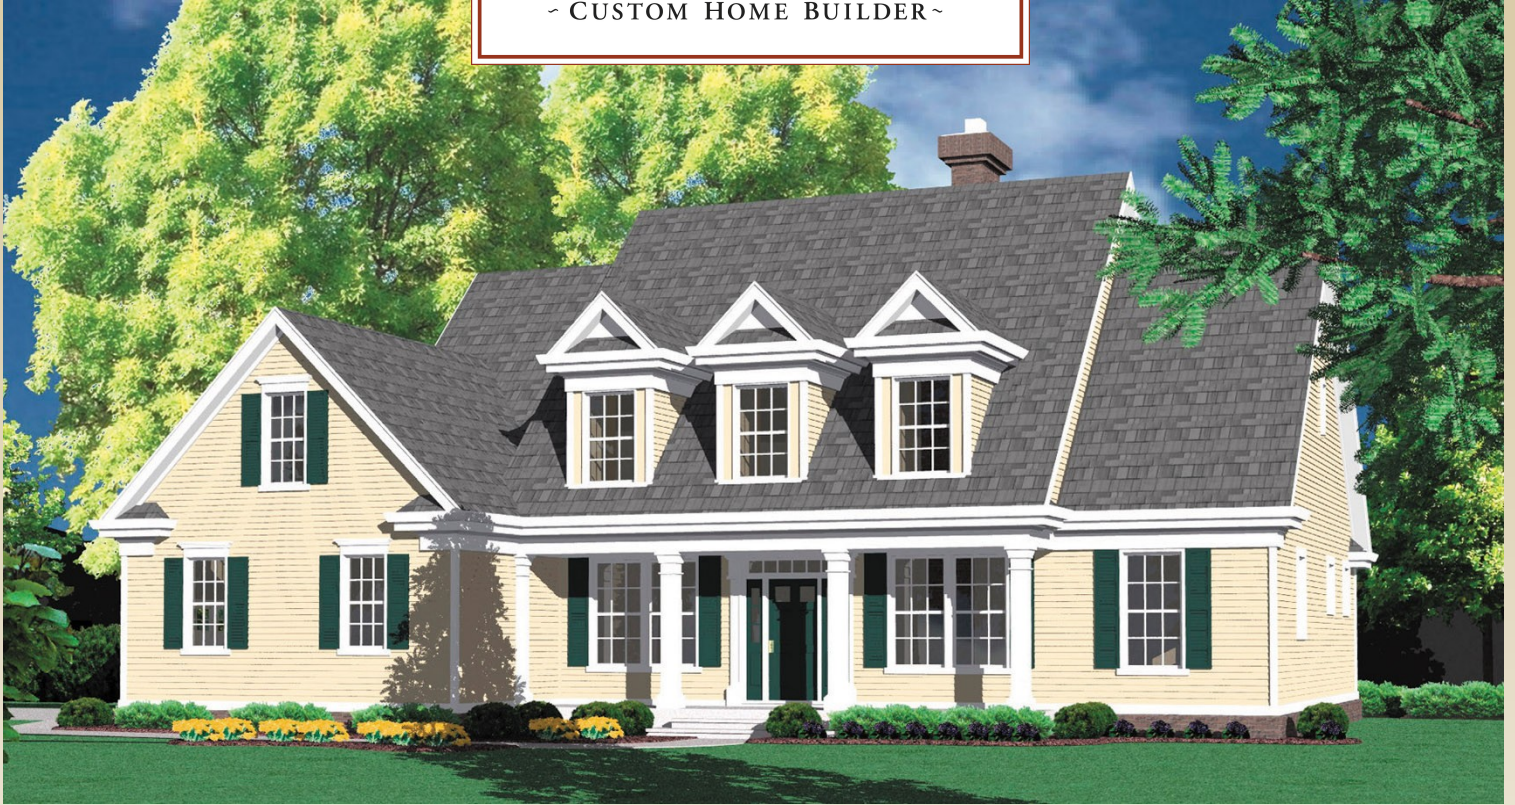

D.T. Carlson C^o

~ CUSTOM HOME BUILDER ~

Everly

Plan #22121

Upper Floor 777 Sq. Ft.
Main Floor 1784 Sq. Ft.
Lower Floor Sq. Ft.

Total Area 2561 Sq. Ft.
Bonus Room +232 Sq. Ft.

D.T. Carlson C^o
~ CUSTOM HOME BUILDER ~