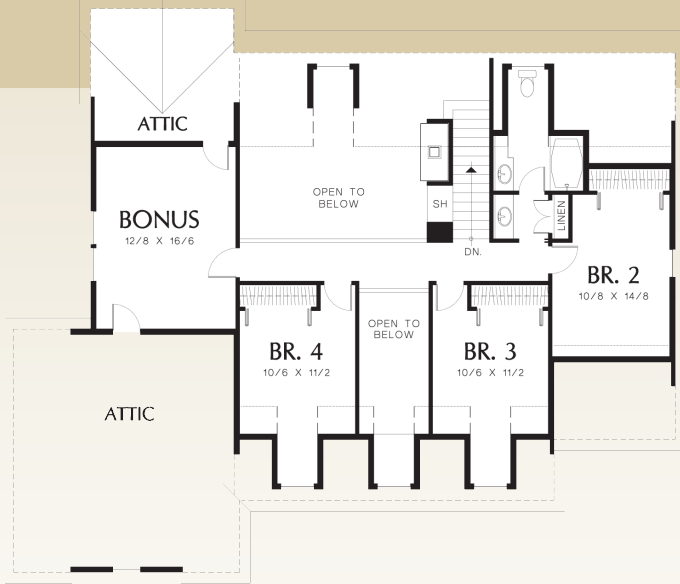

D.T. Carlson C^o

~ CUSTOM HOME BUILDER ~

Everly

Plan #22121

Upper Floor 777 Sq. Ft.
Main Floor 1784 Sq. Ft.
Lower Floor Sq. Ft.

Total Area 2561 Sq. Ft.
Bonus Room +232 Sq. Ft.

D.T. Carlson C^o
~ CUSTOM HOME BUILDER ~

www.dtcarlson.com

BL# 20393620